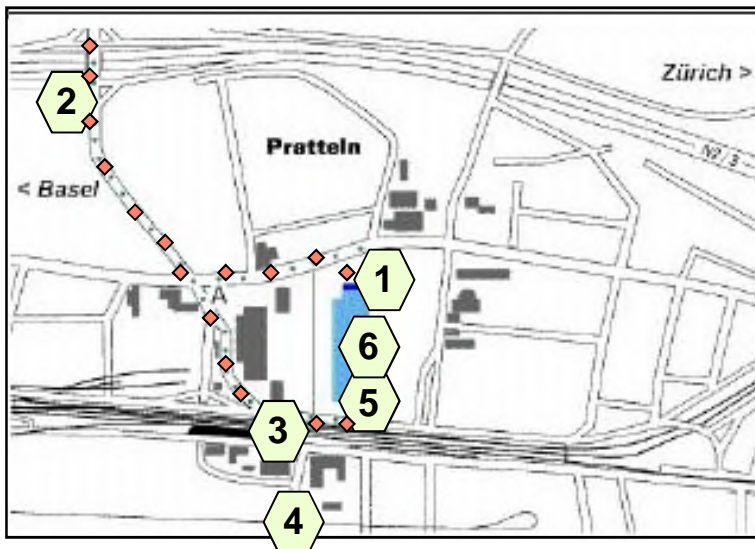

### By car

Motorway, exit "Pratteln/Schweizerhalle" (2) follow signs for "Pratteln". After 300 meters get into left lane and turn left at the roundabout / petrol station (A). Buss Industriepark main entrance (1) is 200 meters on the right

### By train

Railway station Pratteln (3) use pedestrian subway, direction North. Walk to the right hand side to gate 5 and follow the road straight forward to entrance A of the Anaxo Building (6).

### By tram

Station "Bahnhofstrasse" (4). Walk direction railway station (3), use pedestrian subway and proceed as above.

### Goods delivery

Motorway, exit "Pratteln/Schweizerhalle" (2) follow signs for "Pratteln". At roundabout / petrol station (A) go straight ahead. After approx. 20 meters turn left and after 300 meters the Buss Industriepark main delivery gate (5) is on the left.